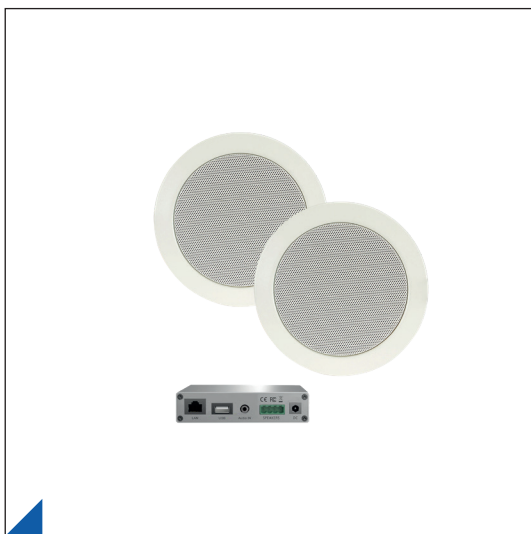

Budget

WMA30-TW (wit)
WMA30-TZ (mat zwart)
WMA30-TC (mat chroom)