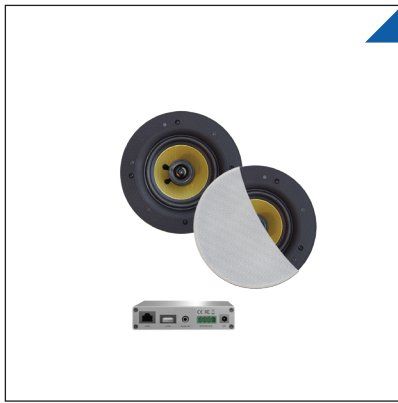

Lite

WiFi-Audioset

Amplifier

Application	Multiroom / Singleroom
Power	2x30 Watt Max @ 8 Ohm
Protocol	WiFi-audio / DLNA / AirPlay
Dimension	100 x 80 x 20 mm, excl antenna
Connection	LAN / Mini-jack (Auto-Aux)
Power supply	230V / 12v (3,0 A), block adapter

Rumba Speakers

Model	Rumba, 45 Watt Max
Dimension	Ø 116 mm x 51 mm
Installation size	Hole Ø 100 mm
Waterproof	Yes; IPX4

○	Amplifier + Rumba speakers (white)	WMA30-RW	€ 317,-
●	Amplifier + Rumba speakers (black matt)	WMA30-RZ	€ 342,-
●	Amplifier + Rumba speakers (chrome matt)	WMA30-RC	€ 342,-
	Amplifier	WMA30	€ 249,-