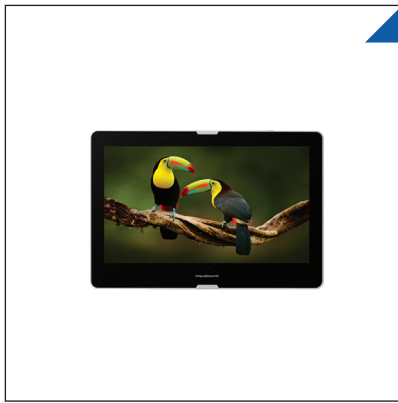

On-wall

Badkamer TV (Smart TV)

TV

Screen	27" LED / Full HD
Remote control	Yes; Waterproof
Speakers	Intern; external speakers optional via Audio Out
Anti condens	yes
Waterproof	Yes; IPX5
Mediabox cable	225 cm
Dimension	715 x 496 x 25 mm

Media-Box

OS	Android TV
Tuner	DVB-C / S2 / T2
Dimension	254 x 203 x 40 mm
Connection	HDMI / Audio Out / Coax / CI+ / LAN / WiFi
Waterproof	No

VESA support

Dimension	VESA 200
Color	Black

Bathroom TV On-Wall / Smart

ASV2770XS

€ 2098,-