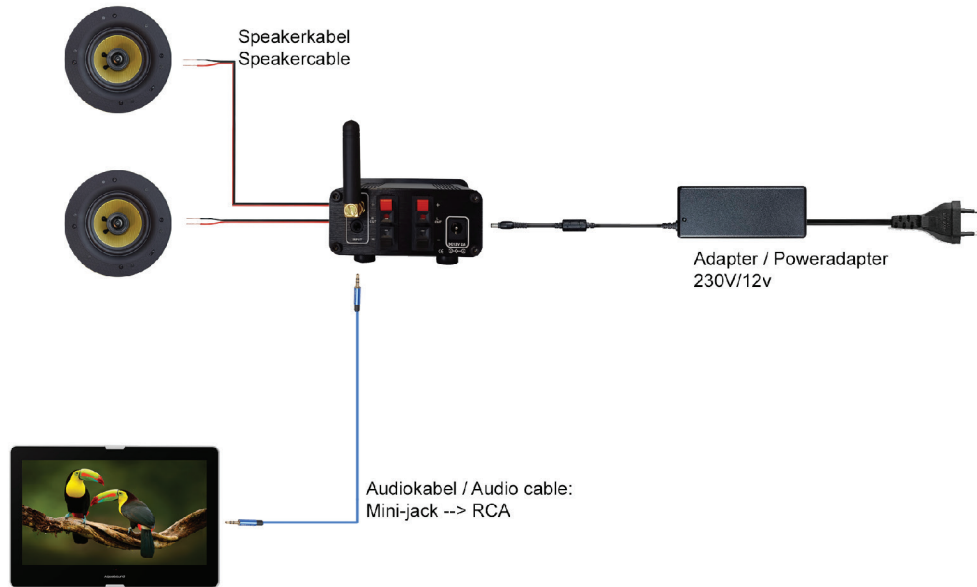

Aansluitschema's

Wiring diagram Bluetooth Audio Sets