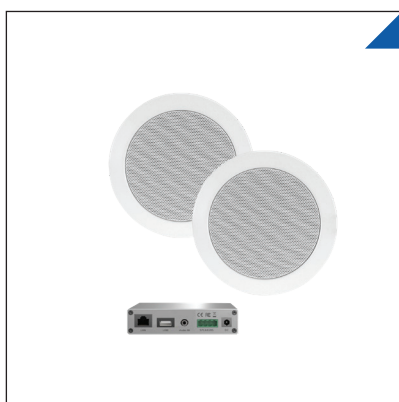

WiFi-Audiosets

Below you will find all audiosets that work on the basis of WiFi audio. WiFi audio has a longer range than Bluetooth. The larger the home network, the greater the range. You include these Amplifiers once in your home network. This can be done via WiFi, but even better via LAN. You can then immediately start streaming from, for example, the Spotify app on your mobile phone. Or use the app to listen to your favorite radio station. WiFi audio also offers you the possibility to combine multiple Amplifiers (read: rooms). Stream to 1 room or to all rooms at the same time. All speakers in these sets can be finished in white, black matt or chrome matt.

Budget

WiFi-Audioset

Amplifier

Application	Multiroom / Singleroom
Power	2x30 Watt Max @ 8 Ohm
Protocol	WiFi-audio / DLNA / AirPlay
Dimension	100 x 80 x 20 mm, excl antenna
Connection	LAN / Mini-jack (Auto-Aux)
Power supply	230V / 12v (3,0 A), block adapter

Twist Speakers

Model	Twist, 45 Watt Max
Dimension	Ø 135 mm x 45 mm
Installation size	Hole Ø 110 mm
Waterproof	Yes; IPX4

○	Amplifier + Twist speakers (white)	WMA30-TW	€ 299,-
●	Amplifier + Twist speakers (black matt)	WMA30-TZ	€ 324,-
●	Amplifier + Twist speakers (chrome matt)	WMA30-TC	€ 324,-