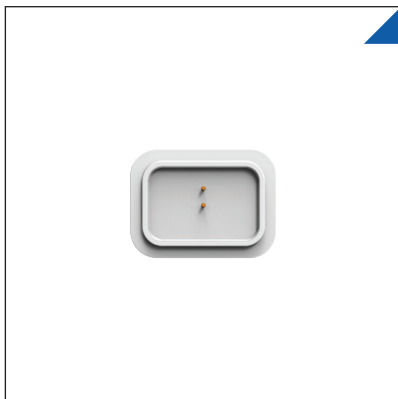

### N-Joy

Screen	5"
Dimension	140x100 mm / 80x60 mm (wallmount/charger)
Memory	12 GB
Services	Spotify / Apple Music / Deezer / Amazon Music TuneIn Radio / Tidal
Waterproof	Yes; IPX6

N-Joy controller + wallmount + cables	EMN16CTRL	€ 444,-
N-Joy controller	EMN16CTRL-E	€ 398,-